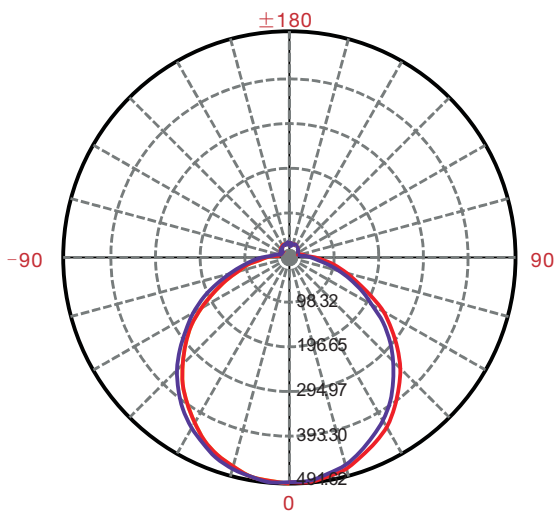

Product Model	Input Voltage	Wattage	Lumens	Efficacy	Power Factor	Rated Life
M-32PL-840-WFL-D	120V	33W	2000 lm	61 lm/W	>0.9	35,000 Hours Rated Life
	Beam Spread	CCT(K)	CRI	Finish	Lamp Base	Dimming Compatibility
	Flood	4000K	≥80	White	N/A	Dimmable

Product datasheet

Dimensional drawings

Light Distribution Curve [Unit:cd]

Lux Distance Curve

	Illuminance at a Distance	
	Center Beam LUX	Beam Width V H
2m	121.92 LUX	6.2m 6.3m
4m	30.48 LUX	12.5m 12.6m
6m	13.55 LUX	18.7m 18.9m
8m	7.62 LUX	24.9m 25.1m
10m	4.88 LUX	31.1m 31.4m
12m	3.39 LUX	37.4m 37.7m

Vert.Spread: 114.6 Horiz.Spread: 115.1