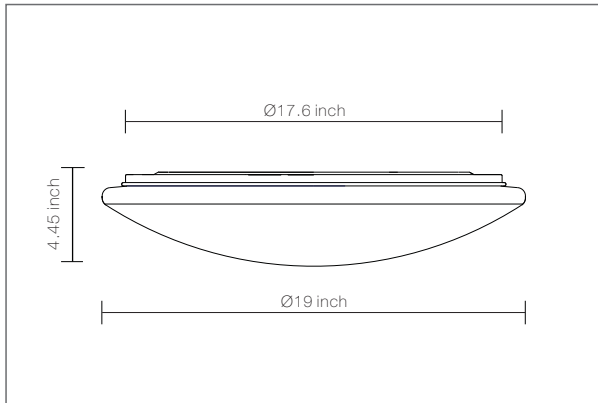

Product Model	Input Voltage	Wattage	Lumens	Efficacy	Power Factor	Rated Life
M-32PL-840-WFL-D	120V	33W	2000 lm	61 lm/W	>0.9	35,000 Hours Rated Life
	Beam Spread	CCT(K)	CRI	Finish	Lamp Base	Dimming Compatibility
	Flood	4000K	≥80	White	N/A	Dimmable

Product datasheet

Dimensional drawings

Light Distribution Curve [Unit:cd]

Lux Distance Curve

	Illuminance at a Distance	
	Center Beam LUX	Beam Width V H
2m	121.92 LUX	6.2m 6.3m
4m	30.48 LUX	12.5m 12.6m
6m	13.55 LUX	18.7m 18.9m
8m	7.62 LUX	24.9m 25.1m
10m	4.88 LUX	31.1m 31.4m
12m	3.39 LUX	37.4m 37.7m