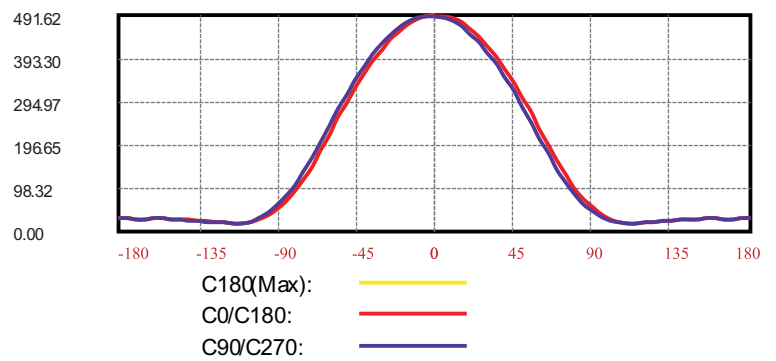

Product Model	Input Voltage	Wattage	Lumens	Efficacy	Power Factor	Rated Life
M-32PL-840-WFL-D	120V	33W	2000 lm	61 lm/W	>0.9	35,000 Hours Rated Life
	Beam Spread	CCT(K)	CRI	Finish	Lamp Base	Dimming Compatibility
	Flood	4000K	≥80	White	N/A	Dimmable

Product datasheet

Dimensional drawings

Light Distribution Curve [Unit:cd]

Lux Distance Curve

	Illuminance at a Distance	
	Center Beam LUX	Beam Width V H
2m	121.92 LUX	6.2m 6.3m
4m	30.48 LUX	12.5m 12.6m
6m	13.55 LUX	18.7m 18.9m
8m	7.62 LUX	24.9m 25.1m
10m	4.88 LUX	31.1m 31.4m
12m	3.39 LUX	37.4m 37.7m