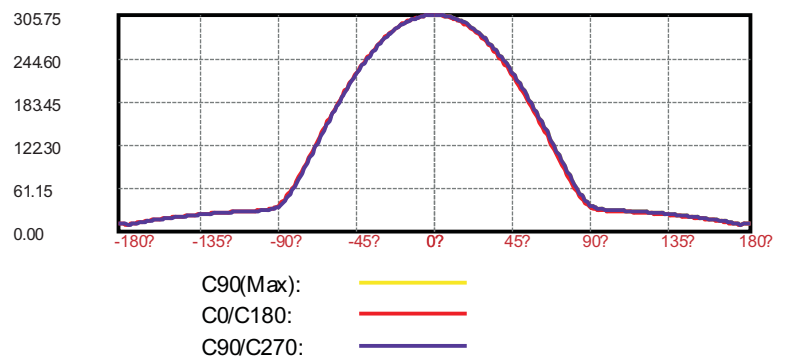

Product benefits

- Efficient luminaire for replacement of compact fluorescent lamp luminaires
- Pleasant homeogenous light
- Extremely long life
- 5 years warranty
- T.H.D:<20%
- Net Weight:720g

Product features

Product Model	Input Voltage	Wattage	Lumens	Efficacy	Power Factor	Rated Life
M-22PL-840-SQ 15-WFL-D	120V	27W	1500 lm	56 lm/W	>0.9	35,000 Hours Rated Life
	Beam Spread	CCT(K)	CRI	Finish	Lamp Base	Dimming Compatibility
	Flood	4000K	≥80	White	N/A	Dimmable

Product datasheet

Dimensional drawings

Light Distribution Curve [Unit:cd]

Lux Distance Curve

Illuminance at a Distance			
	Center Beam LUX	Beam Width	
		V	H
2m	76.42 LUX	7.2m	7.2m
4m	19.10 LUX	14.5m	14.3m
6m	8.49 LUX	21.7m	21.5m
8m	4.78 LUX	28.9m	28.6m
10m	3.06 LUX	36.2m	35.8m
12m	2.12 LUX	43.4m	42.9m