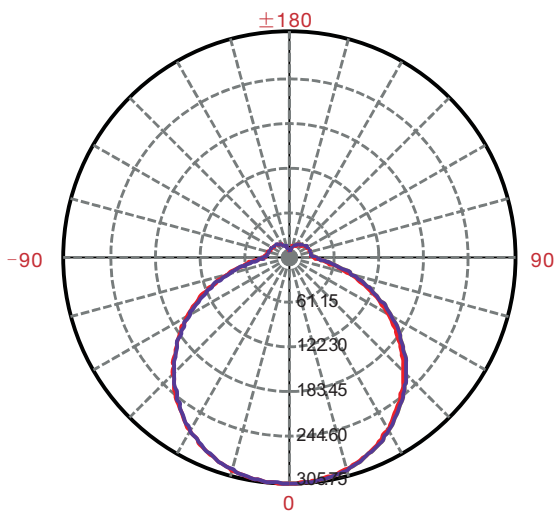

Product Model	Input Voltage	Wattage	Lumens	Efficacy	Power Factor	Rated Life
M-22PL-840-SQ 15-WFL-D	120V	27W	1500 lm	56 lm/W	>0.9	35,000 Hours Rated Life
	Beam Spread	CCT(K)	CRI	Finish	Lamp Base	Dimming Compatibility
	Flood	4000K	≥80	White	N/A	Dimmable

Product datasheet

Dimensional drawings

Light Distribution Curve [Unit:cd]

Lux Distance Curve

Illuminance at a Distance			
	Center Beam LUX	Beam Width	
		V	H
2m	76.42 LUX	7.2m	7.2m
4m	19.10 LUX	14.5m	14.3m
6m	8.49 LUX	21.7m	21.5m
8m	4.78 LUX	28.9m	28.6m
10m	3.06 LUX	36.2m	35.8m
12m	2.12 LUX	43.4m	42.9m