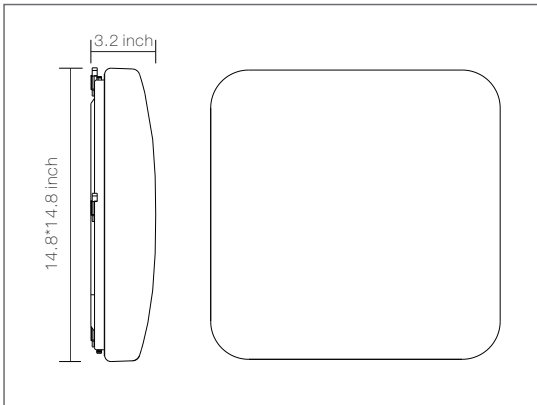

Product datasheet

Dimensional drawings

Light Distribution Curve [Unit:cd]

Lux Distance Curve

Illuminance at a Distance			
	Center Beam LUX	Beam Width	
		V	H
2m	76.42 LUX	7.2m	7.2m
4m	19.10 LUX	14.5m	14.3m
6m	8.49 LUX	21.7m	21.5m
8m	4.78 LUX	28.9m	28.6m
10m	3.06 LUX	36.2m	35.8m
12m	2.12 LUX	43.4m	42.9m