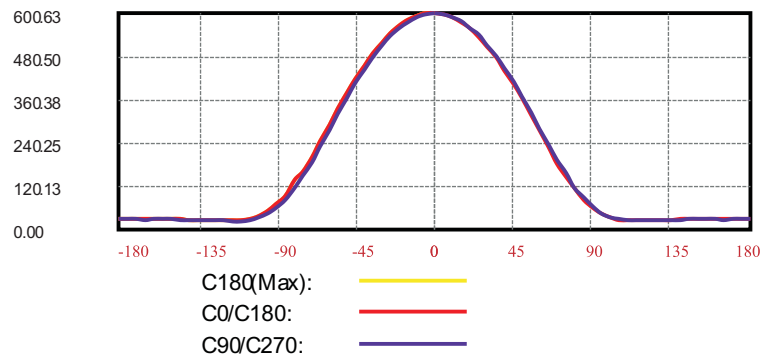

Product Model	Input Voltage	Wattage	Lumens	Efficacy	Power Factor	Rated Life
M-36PL-840-WF L-D	120V	37W	2400 lm	65 lm/W	>0.9	35,000 Hours Rated Life
	Beam Spread	CCT(K)	CRI	Finish	Lamp Base	Dimming Compatibility
	Flood	4000K	≥80	White	N/A	Dimmable

Product datasheet

Dimensional drawings

Light Distribution Curve [Unit:cd]

Lux Distance Curve

	Illuminance at a Distance	
	Center Beam LUX	Beam Width V H
2m	149.75 LUX	6.3m 6.4m
4m	37.44 LUX	12.6m 12.8m
6m	16.64 LUX	18.9m 19.2m
8m	9.36 LUX	25.2m 25.5m
10m	5.99 LUX	31.5m 31.9m
12m	4.16 LUX	37.8m 38.3m