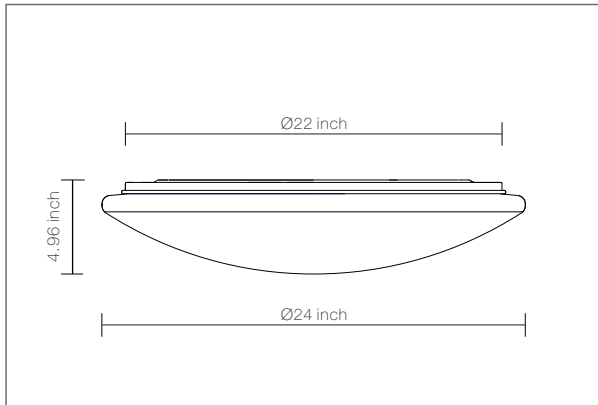

Product Model	Input Voltage	Wattage	Lumens	Efficacy	Power Factor	Rated Life
M-36PL-840-WF L-D	120V	37W	2400 lm	65 lm/W	>0.9	35,000 Hours Rated Life
	Beam Spread	CCT(K)	CRI	Finish	Lamp Base	Dimming Compatibility
	Flood	4000K	≥80	White	N/A	Dimmable

Product datasheet

Dimensional drawings

Light Distribution Curve [Unit:cd]

Lux Distance Curve

	Illuminance at a Distance	
	Center Beam LUX	Beam Width V H
2m	149.75 LUX	6.3m 6.4m
4m	37.44 LUX	12.6m 12.8m
6m	16.64 LUX	18.9m 19.2m
8m	9.36 LUX	25.2m 25.5m
10m	5.99 LUX	31.5m 31.9m
12m	4.16 LUX	37.8m 38.3m