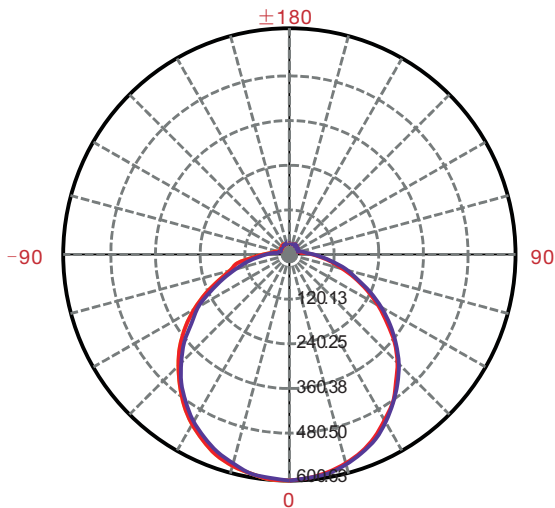

Product Model	Input Voltage	Wattage	Lumens	Efficacy	Power Factor	Rated Life
M-36PL-840-WF L-D	120V	37W	2400 lm	65 lm/W	>0.9	35,000 Hours Rated Life
	Beam Spread	CCT(K)	CRI	Finish	Lamp Base	Dimming Compatibility
	Flood	4000K	≥80	White	N/A	Dimmable

Product datasheet

Dimensional drawings

Light Distribution Curve [Unit:cd]

Lux Distance Curve

	Illuminance at a Distance	
	Center Beam LUX	Beam Width V H
2m	149.75 LUX	6.3m 6.4m
4m	37.44 LUX	12.6m 12.8m
6m	16.64 LUX	18.9m 19.2m
8m	9.36 LUX	25.2m 25.5m
10m	5.99 LUX	31.5m 31.9m
12m	4.16 LUX	37.8m 38.3m