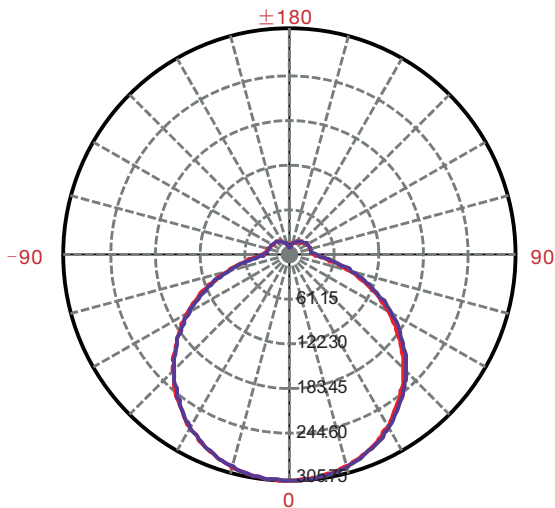

Product Model	Input Voltage	Wattage	Lumens	Efficacy	Power Factor	Rated Life
M-32PL-840-SQ 20-WFL-D	120V	33W	2000 lm	61 lm/W	>0.9	35,000 Hours Rated Life
	Beam Spread	CCT(K)	CRI	Finish	Lamp Base	Dimming Compatibility
	Flood	4000K	≥80	White	N/A	Dimmable

Product datasheet

Dimensional drawings

Light Distribution Curve [Unit:cd]

Lux Distance Curve

	Illuminance at a Distance	
	Center Beam LUX	Beam Width V H
2m	76.42 LUX	7.2m 7.2m
4m	19.10 LUX	14.5m 14.3m
6m	8.49 LUX	21.7m 21.5m
8m	4.78 LUX	28.9m 28.6m
10m	3.06 LUX	36.2m 35.8m
12m	2.12 LUX	43.4m 42.9m