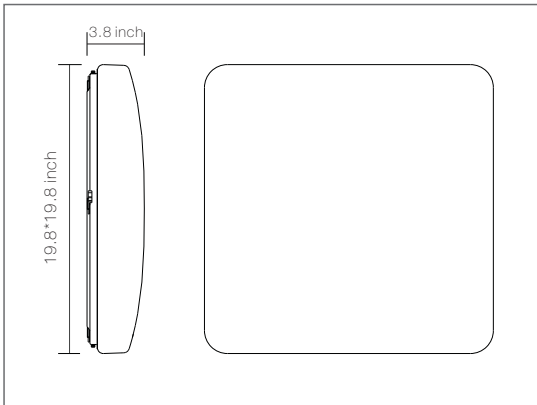

Product datasheet

Dimensional drawings

Light Distribution Curve [Unit:cd]

Lux Distance Curve

	Illuminance at a Distance	
	Center Beam LUX	Beam Width V H
2m	76.42 LUX	7.2m 7.2m
4m	19.10 LUX	14.5m 14.3m
6m	8.49 LUX	21.7m 21.5m
8m	4.78 LUX	28.9m 28.6m
10m	3.06 LUX	36.2m 35.8m
12m	2.12 LUX	43.4m 42.9m