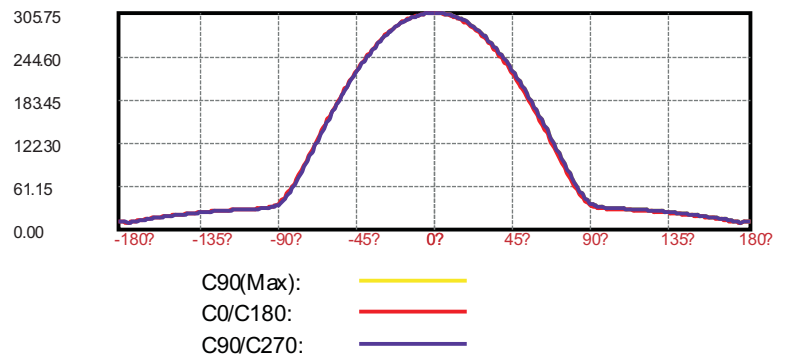

Product Model	Input Voltage	Wattage	Lumens	Efficacy	Power Factor	Rated Life
M-32PL-840-SQ 20-WFL-D	120V	33W	2000 lm	61 lm/W	>0.9	35,000 Hours Rated Life
	Beam Spread	CCT(K)	CRI	Finish	Lamp Base	Dimming Compatibility
	Flood	4000K	≥80	White	N/A	Dimmable

Product datasheet

Dimensional drawings

Light Distribution Curve [Unit:cd]

Lux Distance Curve

	Illuminance at a Distance	
	Center Beam LUX	Beam Width V H
2m	76.42 LUX	7.2m 7.2m
4m	19.10 LUX	14.5m 14.3m
6m	8.49 LUX	21.7m 21.5m
8m	4.78 LUX	28.9m 28.6m
10m	3.06 LUX	36.2m 35.8m
12m	2.12 LUX	43.4m 42.9m